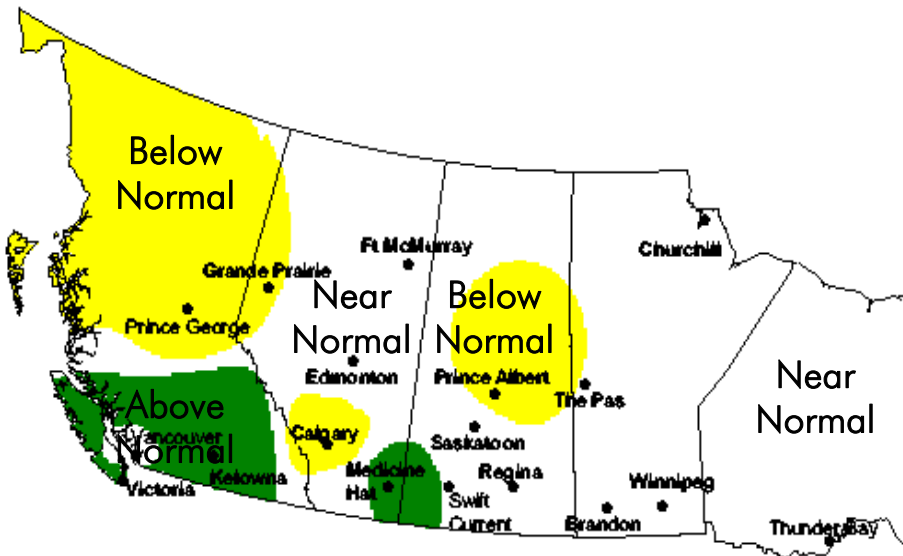

Temperature

Precipitation

Climactic Data
for Selected Cities

City	Normal		
	Precip mm	Max Temp °C	Min Temp °C
Vancouver	124	8°	1°
Victoria	99	8°	1°
Kelowna	23	3°	-6°
Prince George	35	-1°	-10°
Grande Prairie	21	-6°	-17°
Edmonton	16	-5°	-17°
Calgary	10	-1°	-12°
Medicine Hat	10	-1°	-13°
Ft. McMurray	16	-9°	-21°
Prince Albert	14	-9°	-23°
Saskatoon	13	-9°	-19°
Swift Current	16	-5°	-15°
Regina	13	-7°	-19°
Brandon	16	-9°	-21°
The Pas	15	-12°	-23°
Winnipeg	15	-10°	-21°
Churchill	13	-21°	-30°
Thunder Bay	26	-6°	-20°

Monthly Climatic Outlook

Generally cold across the west while more moderate temperatures cover the east. Expect above normal snowfall along the southern edge of the region with periods of lighter snow to the north.