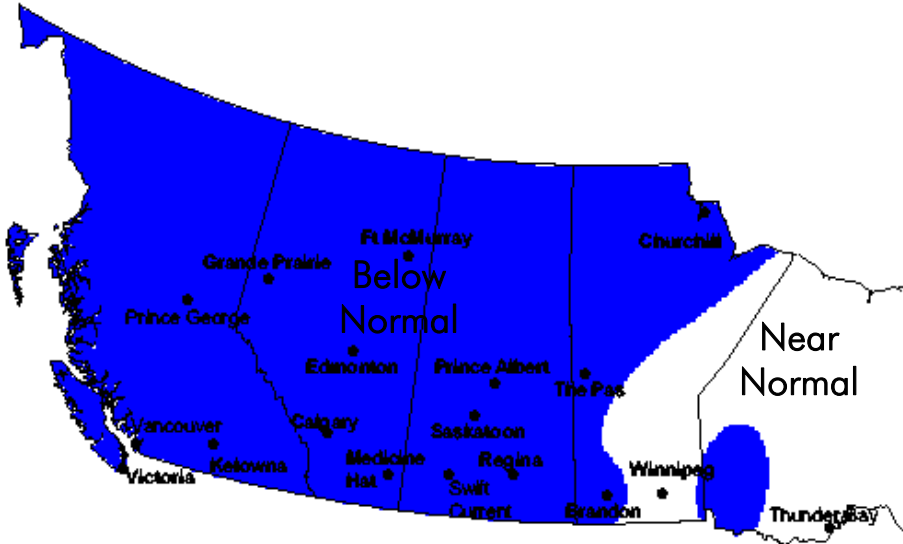

Temperature

Precipitation

Climactic Data
for Selected Cities

City	Normal		
	Precip mm	Max Temp °C	Min Temp °C
Vancouver	124	8°	1°
Victoria	99	8°	1°
Kelowna	23	3°	-6°
Prince George	35	-1°	-10°
Grande Prairie	21	-6°	-17°
Edmonton	16	-5°	-17°
Calgary	10	-1°	-12°
Medicine Hat	10	-1°	-13°
Ft. McMurray	16	-9°	-21°
Prince Albert	14	-9°	-23°
Saskatoon	13	-9°	-19°
Swift Current	16	-5°	-15°
Regina	13	-7°	-19°
Brandon	16	-9°	-21°
The Pas	15	-12°	-23°
Winnipeg	15	-10°	-21°
Churchill	13	-21°	-30°
Thunder Bay	26	-6°	-20°

Monthly Climatic Outlook

Generally cold across the west while more moderate temperatures cover the east. Expect above normal snowfall along the southern edge of the region with periods of lighter snow to the north.